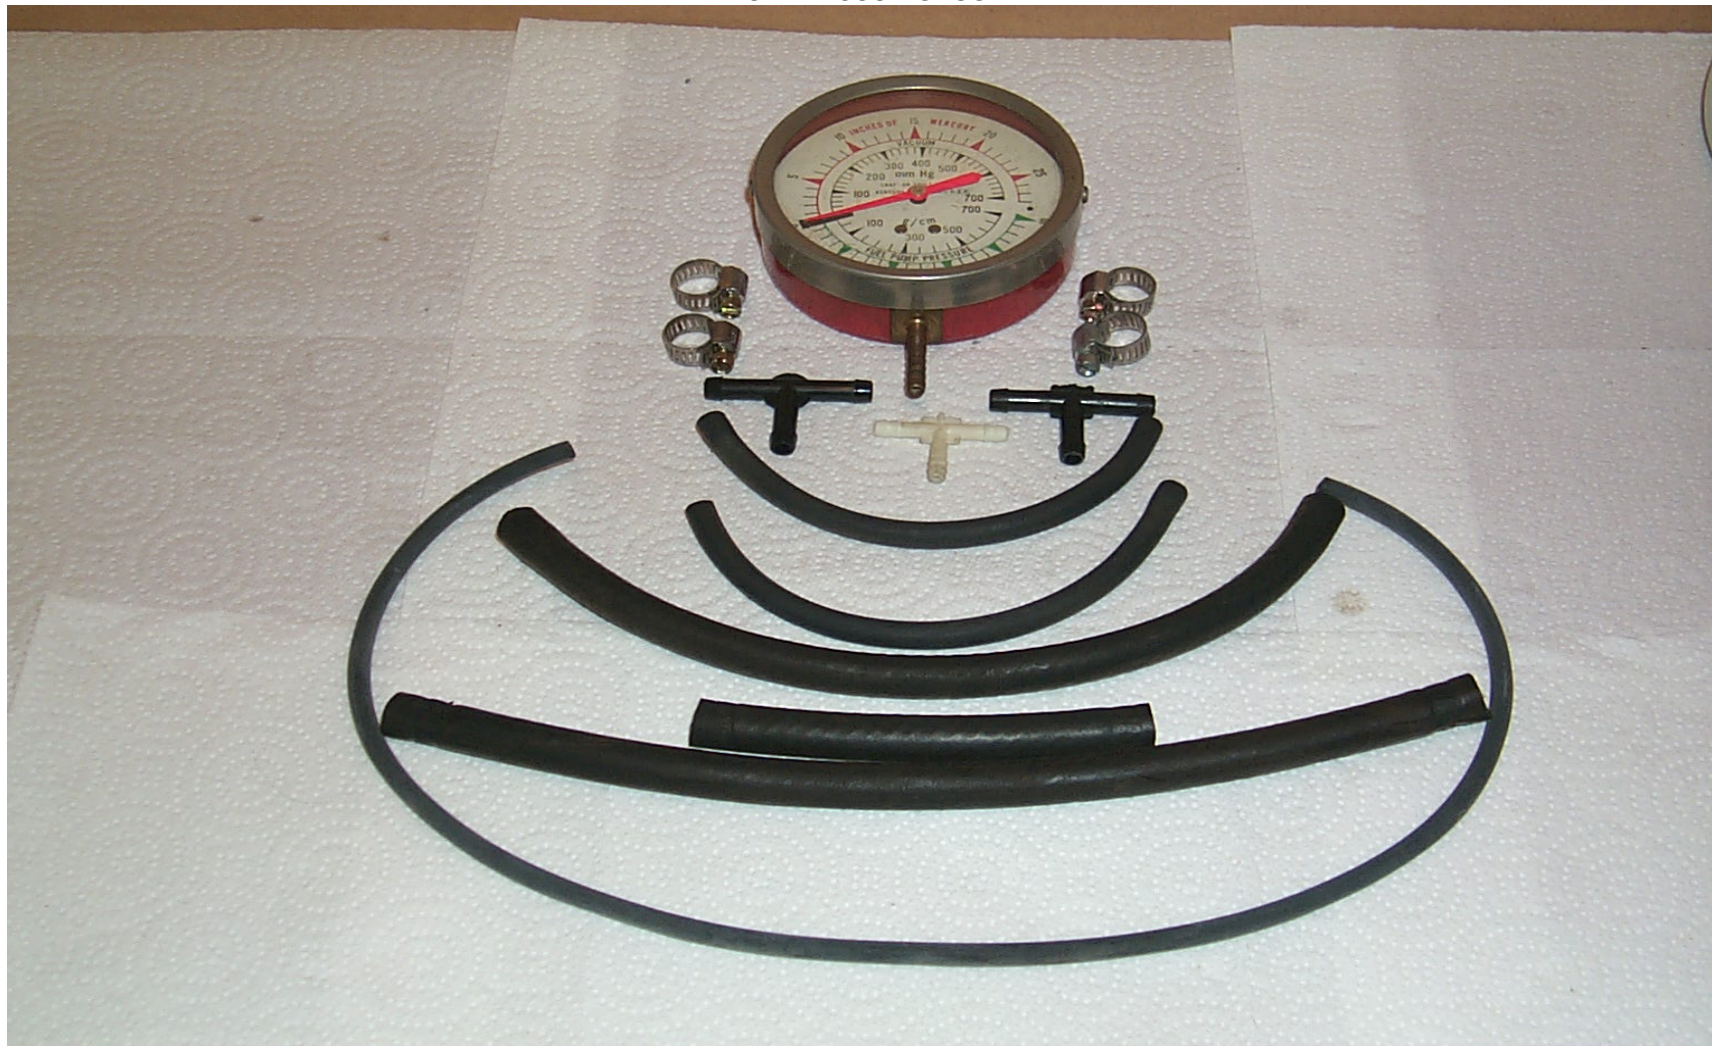

FUEL-VACUUM GAUGE

COMBINATION GAUGE: FUEL GAUGE IS 0 - 10PSI